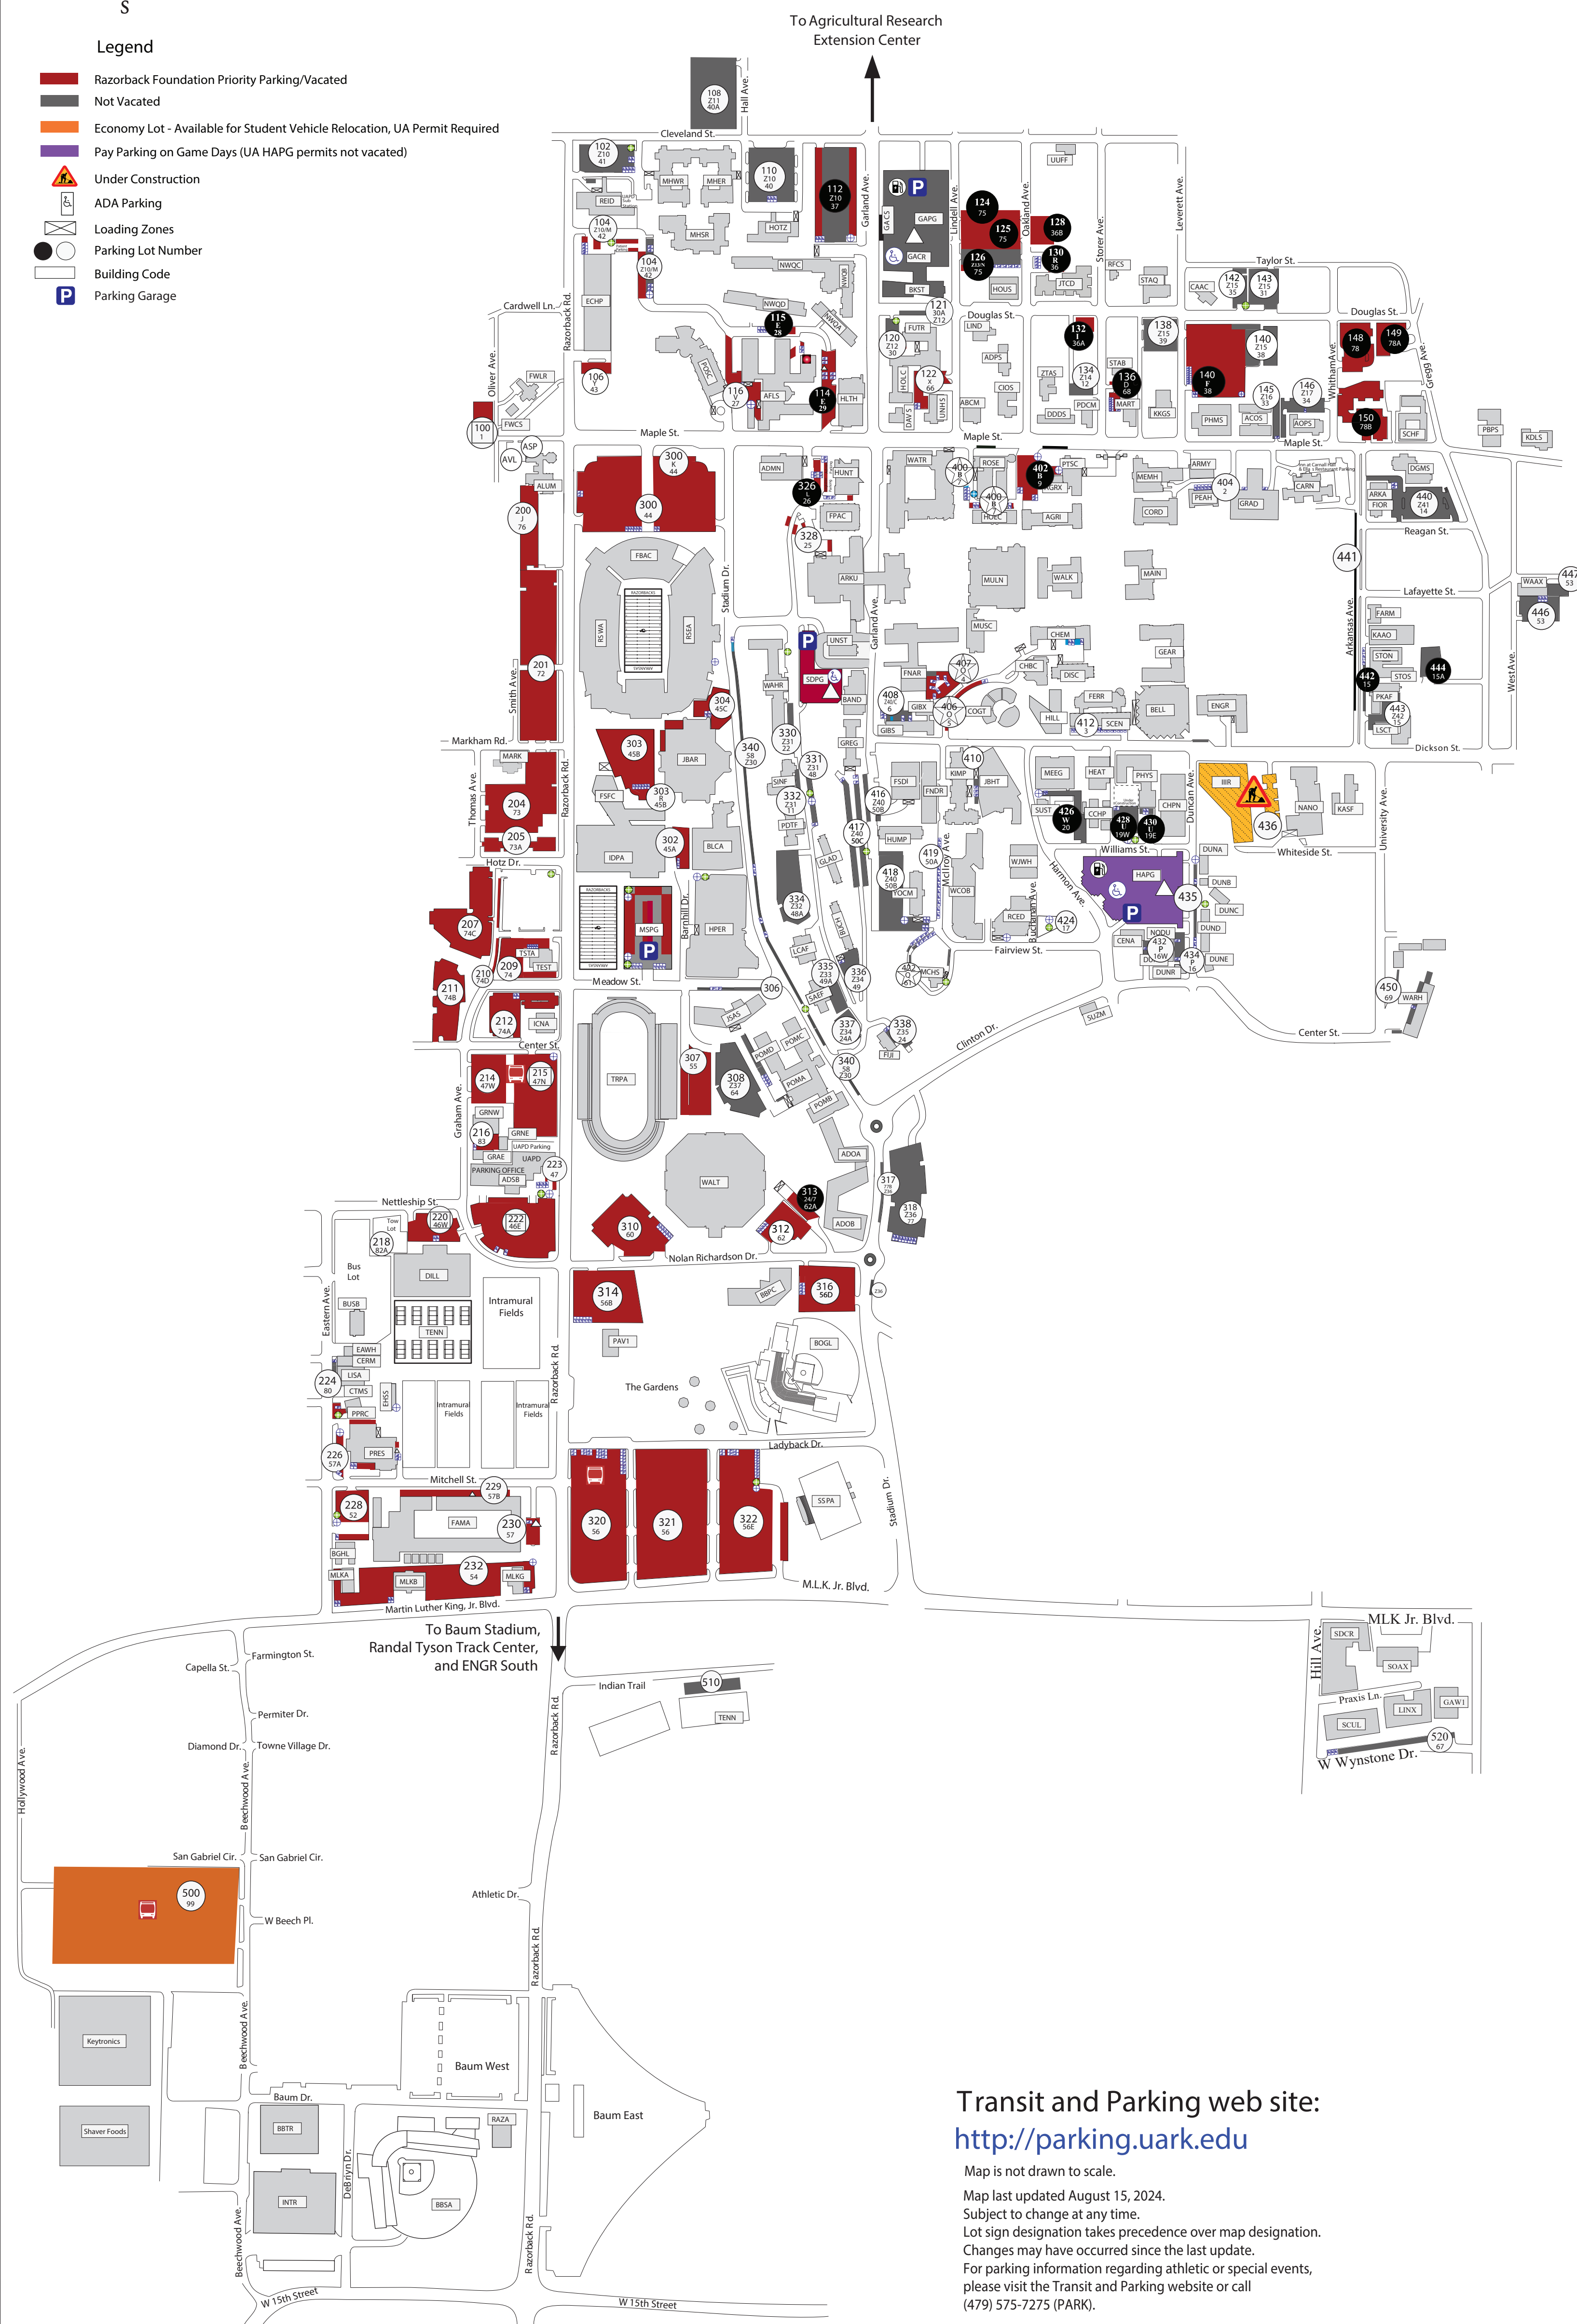

- ABCM Baptist Collegiate Ministry (B-4)
- ACOS Alpha Chi Omega Sorority (B-5)
- ADMN Administration Building (B-3)
- ADOA Adohi Hall A (north wing) (E-3)
- ADOB Adohi Hall B (south wing) (E-3)
- ADPS Alpha Delta Pi Sorority (B-4)
- ADSB Administrative Service Building - Parking Office (F-1)
- AFLS Agriculture Food and Life Sciences (B-3)
- AGRI Agriculture (B-4)
- AGRX Agriculture Annex (B-4)
- ALUM Alumni Center (C-2)
- AOPS Alpha Omicron Pi Sorority (B-5)
- ARKA Arkansas Ave. Annex (B-5)
- ARKU Arkansas Union (C-3)
- ARMY Army ROTC (B-4)
- BAND Lewis E. Epley Band Building (C-3)
- BBPC Basketball Performance Center (F-2)
- BBSA Baum Baseball Stadium (J-1)
- BBTR Baseball and Track Training Center (J-1)
- BELL Bell Engineering (C-4)
- BKST University Bookstore (A-3)
- BLCA Bev Lewis Center for Women's Athletics (D-2)
- BGHL Botany Greenhouse (H-1)
- BOGL Bogle Park (G-3)
- BUCH Buchanan-Droke (D-3)
- BUSB Razorback Transit Maintenance Facility (F-1)
- CAAC Chi Alpha Assembly of God Center (A-5)
- CARN Carnall Hall, the Inn at (C-5)
- CCHP Chiller Plant 1-3 (D-4)
- CENA 336 Center St. (E-5)
- CERM Ceramic Studio (G-1)
- CHBC Chemistry/Bio-Chemistry Research (C-4)
- CHEM Chemistry (C-4)
- CHPN Champions Hall (D-4)
- CIOS Chi Omega Sorority (B-3)
- CORD Cordia Harrington Center for Excellence (B-4)
- COGT Chi Omega Greek Theater (C-3)
- CTMS Continuing Education Media Services (G-1)
- DAVS Davis Hall (B-3)
- DDDS Delta Delta Delta Sorority (B-4)
- DGMS Delta Gamma Sorority (B-5)
- DILL Dill Indoor Tennis Center (F-1)
- DISC Discovery Hall (C-4)
- DUNA Duncan Avenue Apartment A (D-5)
- DUNB Duncan Avenue Apartment B (D-5)
- DUNC Duncan Avenue Apartment C (D-5)
- DUND Duncan Avenue Apartment D (E-5)
- DUNE Duncan Avenue Apartment E (E-5)
- DUNR Duncan Avenue Residence (E-5)
- DUNS 13 N Duncan South (E-5)
- EAWH Eastern Avenue Warehouse (G-1)
- ECHP Epley Center for Health Professions (A-2)
- EHSS Environmental Health and Safety Storage (G-1)
- ENGR Engineering Hall (D-5)
- FAMA Facilities Management (G-1)
- FARM FarmHouse Fraternity (F-5)
- FBAC Frank Broyles Athletic Complex (C-2)
- FERR Daniel E. Ferritor Hall (C-4)
- FJH House (E-3)
- FJRI Fayetteville Institute of Religion - LDS (B-5)
- FNAR Fine Arts Center (C-3)
- FNDR Founders Hall (D-3)
- FNFR Faulkner Performing Arts Center (B-3)
- FSDI 1021 West Dickson (D-3)
- FSCF Fred W. Smith Football Center (D-2)
- FUTR Futrell Hall (B-3)
- FWCS Fowler Conservatory (B-1)
- FWLR Fowler House (B-1)
- GACR Garland Avenue Center (A-3)
- GACS Garland Avenue Center Shops (A-3)
- GAPG Garland Avenue Parking Garage (A-3)
- GAWI Government Avenue Warehouse 1 (H-5)
- GEAR Gearhart Hall (C-4)
- GIBS Gibson Hall (C-3)
- GIBX Gibson Annex (C-3)
- GLAD Gladson-Ripley (D-3)
- GRAD Graduate Education Building (C-4)
- GRAE Graham East (F-1)
- GREG Gregson Hall (D-3)
- GRNE Graham Northeast (F-1)
- GRNW Graham Northwest (F-1)
- HAPG Harmon Avenue Parking Garage (D-4)
- HILL Hillside Auditorium (C-4)
- HLTH Pat Walker Health Center (B-3)
- HOEC Human Environmental Sciences (C-4)
- HOLC Holcombe Hall (B-3)
- HOTZ Hotz Hall (A-3)
- HOUS Housing Office (A-4)
- HPER Health, Physical Education and Recreation (D-2)
- HUMP Humphreys Hall (D-3)
- HUNT Silas Hunt Hall (B-3)
- ICNA Islamic Center of Northwest Arkansas (E-1)
- IDPA Indoor Practice Facility (D-2)
- INTR Randall Tyson Track Center (J-1)
- IIR Institute for Integrative and Innovative Research (D-4)
- JSAS Jerry and Gene Jones Family Student-Athlete Success Center (E-2)
- JBAR John Barnhill Arena (D-2)
- JBHT J.B. Hunt Transport, Inc. Center for Academic Excellence (D-4)
- JTCD Jean Tyson Child Development Center (A-4)
- KAAO Kappa Alpha Order Fraternity (C-5)
- KASF Kappa Sigma Fraternity (D-5)
- KDLS Kappa Delta Sorority (B-6)
- KKGS Kappa Kappa Gamma Sorority (B-4)
- KIMP Kimpel Hall (D-4)
- LCAF Lambda Chi Alpha Fraternity (D-3)
- LIND 532 Lindell Avenue (A-3)
- LITX Library Annex (H-5)
- LISA Library Storage Annex (G-1)
- LSCT Lutheran Student Center (D-5)
- MAIN Old Main (University Hall) (C-4)
- MARK Markham House (D-1)
- MART St. Martin's Episcopal University Center (B-4)
- MCNL Office of Study Abroad (B-5)
- MEEG Mechanical Engineering (D-4)
- MEMH Memorial Hall (B-4)
- MCHS McIlroy House (University Press) (E-3)
- MHER Maple Hill East (A-2)
- MHSR Maple Hill South (A-2)
- MHWR Maple Hill West (A-2)
- MLKA MLK Annex (H-1)
- MLKB Geosciences Lab (formerly Charlie's Chicken) (H-1)
- MLKG Old Credit Union (former) (H-1)
- MSPG Meadow Street Parking Garage
- MULLS Mullins Library (C-4)
- MUSC Music Building (C-4)
- NANO Nanoscience Building (D-5)
- NODU 13 N Duncan Ave. (E-5)
- NWOA Northwest Quad A (B-3)
- NWOB Northwest Quad B (A-3)
- NWOC Northwest Quad C (A-3)
- NWQD Northwest Quad D (A-3)
- PAV1 "Holding Pen" Pavilion (F-2)
- PBPS Pi Beta Phi Sorority (B-6)
- PDCM United Campus Ministry (Presbyterian Church, Christian Church, Disciples of Christ) (B-4)
- PDTF Peabody Hall (B-4)
- PGDF Phi Gamma Delta Fraternity (E-3)
- PHMS Phi Mu Sorority (B-5)
- PHYS Physics (D-4)
- PKAF Pi Kappa Alpha Fraternity (C-5)
- POMA Pomfret A (E-3)
- POMB Pomfret B (E-3)
- POMC Pomfret C (E-3)
- POMD Pomfret D (E-3)
- POSC John Tyson Poultry Science Center (B-2)
- PPRC Recycling (G-1)
- PRES Printing Services (G-1)
- PTSC Plant Science (B-4)
- RAZA Reynolds Center for Enterprise Development (D-4)
- REID Reid Hall (A-2)
- RFCs The Church of Christ Student Center (RFCs) (A-4)
- ROSE Rosen Alternative Pest Control Center (B-4)
- RSEA Razorback Stadium East (C-2)
- RSTW Razorback Stadium West (C-2)
- SAEF Sigma Alpha Epsilon Fraternity (E-3)
- SCEN Science Engineering (C-4)
- SCHF Sigma Chi Fraternity (B-5)
- SCSW School of Social Work (C-4)
- SCUL Scripture Studio (H-5)
- SDCR Studio and Design Center (H-5)
- SDPG Stadium Drive Parking Garage (C-3)
- SINF Sigma Nu Fraternity (D-3)
- SOAX School of Art Annex (H-5)
- SSPA Soccer Stadium and Field (G-3)
- STAB Study Abroad House (B-4)

Transit and Parking web site:
<http://parking.uark.edu>

Map is not drawn to scale.
Map last updated August 15, 2024.
Subject to change at any time.
Lot sign designation takes precedence over map designation.
Changes may have occurred since the last update.
For parking information regarding athletic or special events,
please visit the Transit and Parking website or call
(479) 575-7275 (PARK).