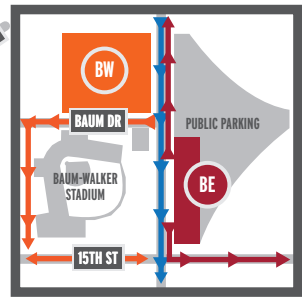

ARKANSAS

FOOTBALL PARKING MAP

EXTERIOR CAMPUS LOTS

FOOTBALL POST-GAME TRAFFIC FLOW

- ▬ RAZORBACK RD / CATO SPRINGS
- ▬ 71 / COLLEGE / SCHOOL / 15TH
- ▬ GARLAND AVE
- ▬ RIDE SHARE
- TWO-WAY TRAFFIC
- ▬ MLK / I-49