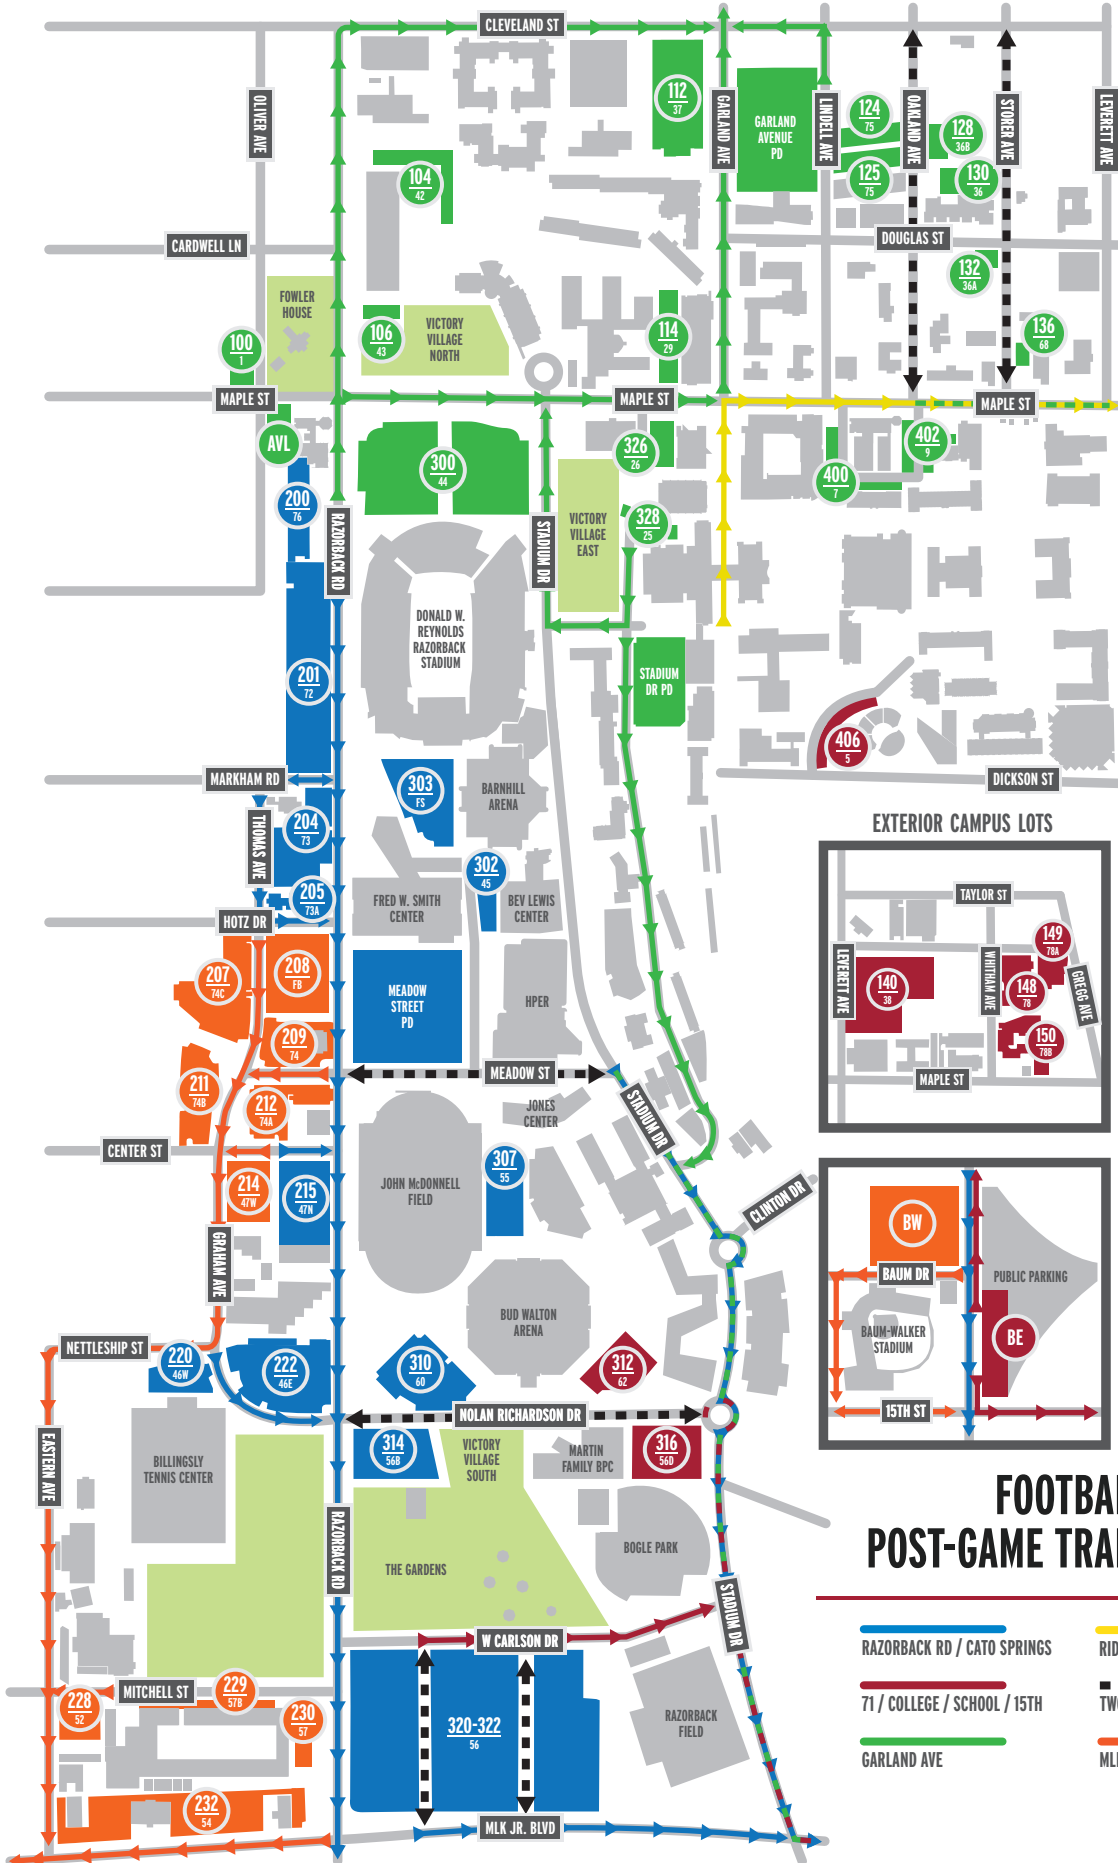

ARKANSAS

FOOTBALL PARKING MAP

EXTERIOR CAMPUS LOTS

FOOTBALL POST-GAME TRAFFIC FLOW

- ▬ RAZORBACK RD / CATO SPRINGS
- ▬ 71 / COLLEGE / SCHOOL / 15TH
- ▬ GARLAND AVE
- ▬ RIDE SHARE
- TWO-WAY TRAFFIC
- ▬ MLK / I-49