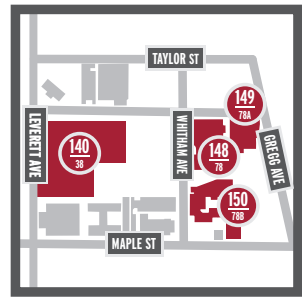

ARKANSAS

FOOTBALL PARKING MAP

EXTERIOR CAMPUS LOTS

FOOTBALL POST-GAME TRAFFIC FLOW

- ▬ RAZORBACK RD / CATO SPRINGS
- ▬ 71 / COLLEGE / SCHOOL / 15TH
- ▬ GARLAND AVE
- ▬ RIDE SHARE
- TWO-WAY TRAFFIC
- ▬ MLK / I-49