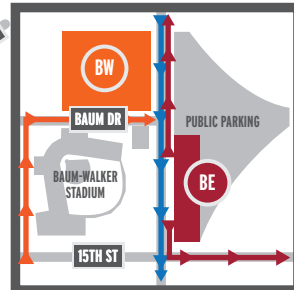

ARKANSAS

FOOTBALL PARKING MAP

EXTERIOR CAMPUS LOTS

FOOTBALL PRE-GAME TRAFFIC FLOW

- RAZORBACK RD / CATO SPRINGS
- 71 / COLLEGE / SCHOOL / 15TH
- GARLAND AVE
- PARKING PASS CHECKPOINT
- NOT AN ENTRANCE
- RIDE SHARE
- TWO-WAY TRAFFIC
- MLK / I-49
- PARKING LOT ENTRANCE