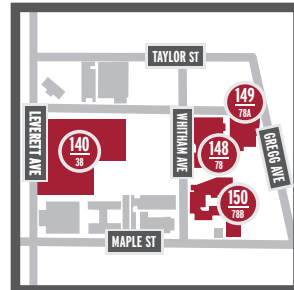

ARKANSAS

FOOTBALL PARKING MAP

EXTERIOR CAMPUS LOTS

FOOTBALL PRE-GAME TRAFFIC FLOW

- RAZORBACK RD / CATO SPRINGS
- 71 / COLLEGE / SCHOOL / 15TH
- GARLAND AVE
- PARKING PASS CHECKPOINT
- NOT AN ENTRANCE
- RIDE SHARE
- TWO-WAY TRAFFIC
- MLK / I-49
- PARKING LOT ENTRANCE